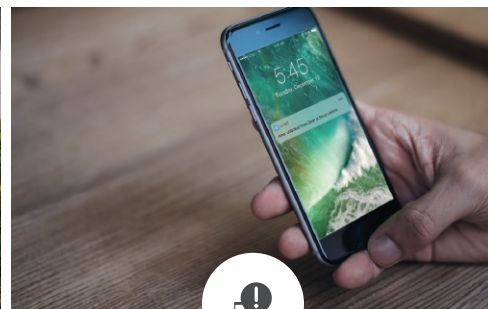

Smart Alerts and Notifications

Get instant alerts every time someone unlocks your door.