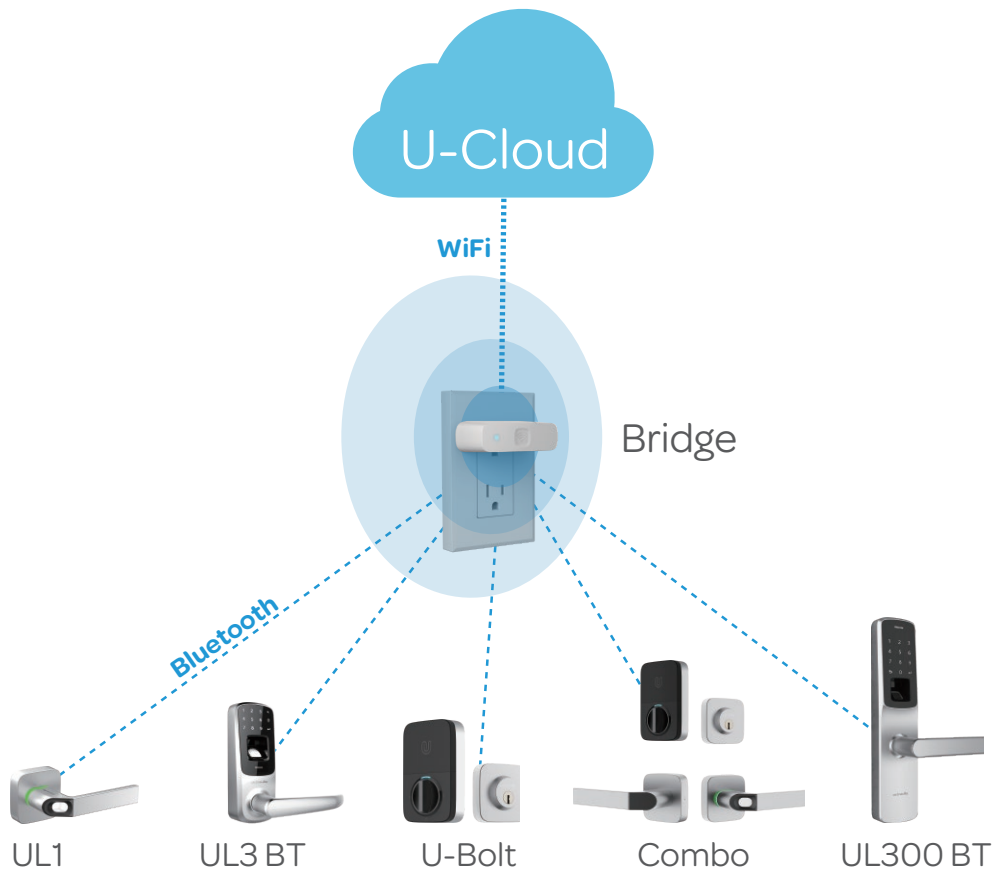

ultralq

Bridge WiFi Adaptor

Ultraloq Bridge allows you to unlock, share eKeys to your guests for scheduled access, and view access logs from anywhere.

www.u-tec.com

Unlock your Ultraloq anytime, from anywhere

Get instant alerts every time someone unlocks your door.

• Smart notification feature is not available on Ultraloq UL3 BT.

View logs on the Go

Always know who's entered and exactly when and how they did.

Work with Alexa

Ask Alexa to lock, unlock your door and check door status.

Plug and Go

Just plug into power and connect to your home Wi-Fi network.

Work Seamlessly With Your Ultraloq

Specification

Name	Ultraloq Bridge
Model	UB01
Description	WiFi adaptor for Ultraloq smart lock
Connectivity	Bluetooth 4.0 (Bluetooth Smart), 2.4GHz 802.11 (b/g/n) WiFi
Power	100-240V, 50-60Hz, 0.1A, Standard North American power outlet
Dimension	2.05" (H) x 0.8" (W) x 2.5" (L) / 5.2 cm (H) x 2 cm (W) x 6.35 cm (L)
Weight	1.3 oz. / 38 g