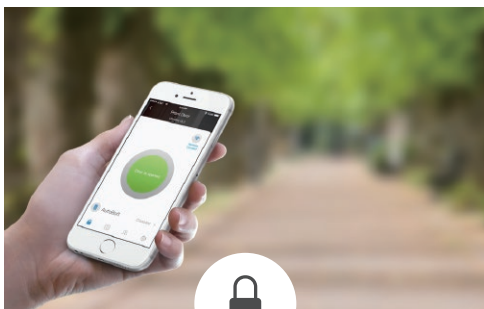

ultralq

Bridge WiFi Adaptor

Ultraloq Bridge allows you to unlock, share eKeys to your guests for scheduled access, and view access logs from anywhere.

www.u-tec.com

Unlock your Ultraloq anytime, from anywhere

Let friends, guests and service people into your home remotely