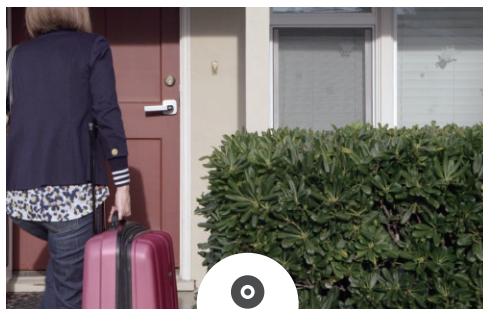

Share Ekey Remotely

Grant access to guests and visitors via an eKey for specific dates or periods of time with no monthly fees!