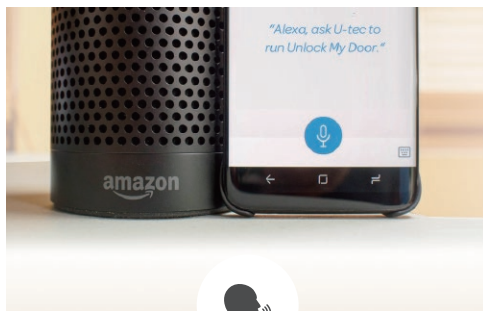

Work with Alexa

Ask Alexa to lock, unlock your door and check door status.