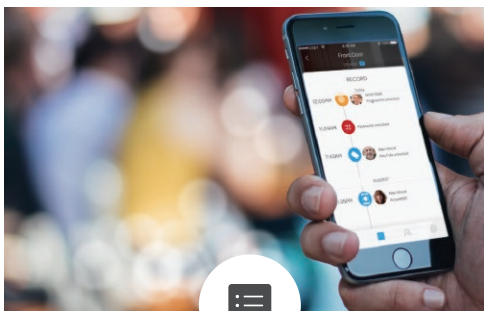

View logs on the Go

Always know who's entered and exactly when and how they did.